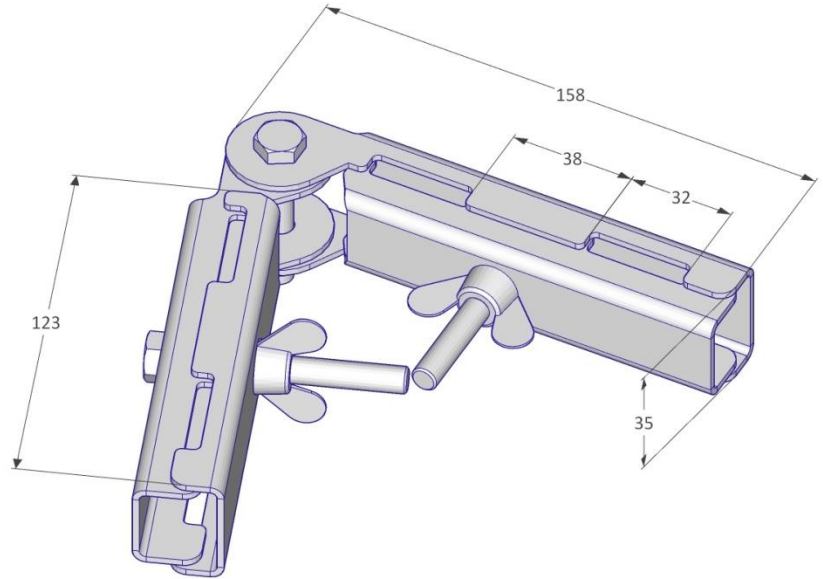

316 x 35 x 20 mm

0,58 kg

Steel / electro galvanized

EN 13374, class A

Description

The VT Hinge connects two Vivatec mesh barriers with one another and serves several purposes.

By the use of the hinge one can lift and rearrange multiple barriers.

Furthermore the hinge can replace posts and bottom attachments at a corner (for example at the slab) which is covered in edge protection. This increases the profitability of collective and systemized edge protection.

mm

1,000 pcs / Eurobox

1240 x 835 x 970 mm

650 kg

General Safety

Health and Safety Regulation should be followed at all times. For more information → viva-tec.com/safety