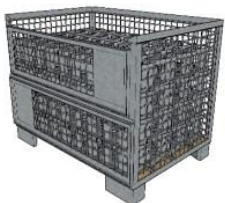

316 x 35 x 20 mm

0,58 kg

Steel / electro galvanized

EN 13374, class A

Description

The VT Hinge connects two Vivatec mesh barriers with one another and serves several purposes.

By the use of the hinge one can lift and rearrange multiple barriers.

Furthermore the hinge can replace posts and bottom attachments at a corner (for example at the slab) which is covered in edge protection. This increases the profitability of collective and systemized edge protection.

mm

1,000 pcs / Eurobox

1240 x 835 x 970 mm

650 kg

General Safety

Health and Safety Regulation should be followed at all times. For more information → viva-tec.com/safety