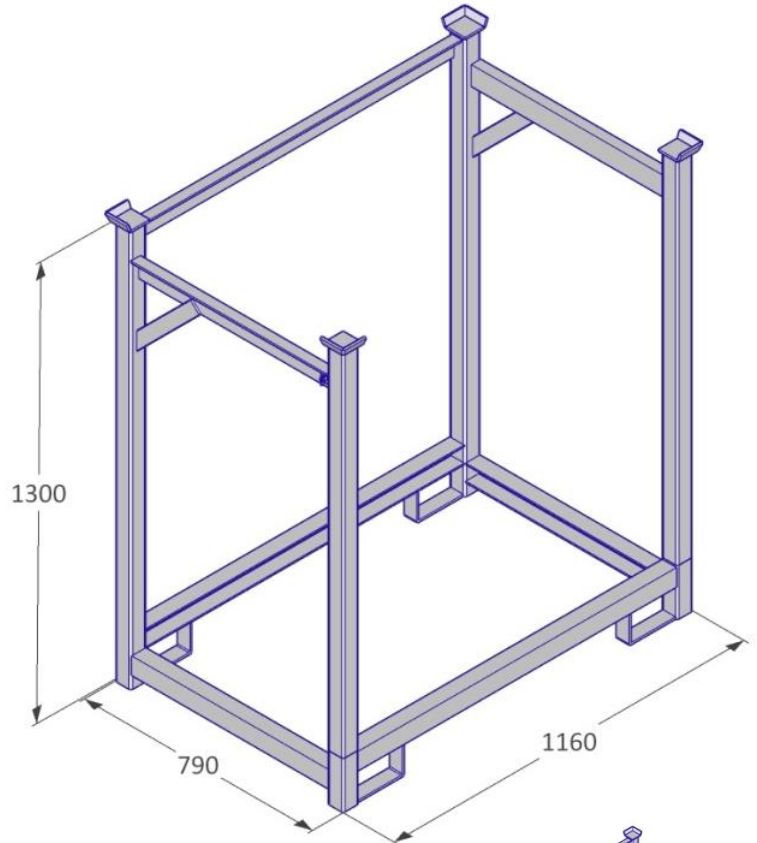

1160 x 790 x 1300 mm

60 kg

Steel / HDG

Description

25 Barriers can be stored upright and be safely transported in the Barrier Frame 25.

Two Barrier Frame 25 can be stacked easily. The welded-on steel heads on the four vertical posts of the Frame simplify the stacking process.