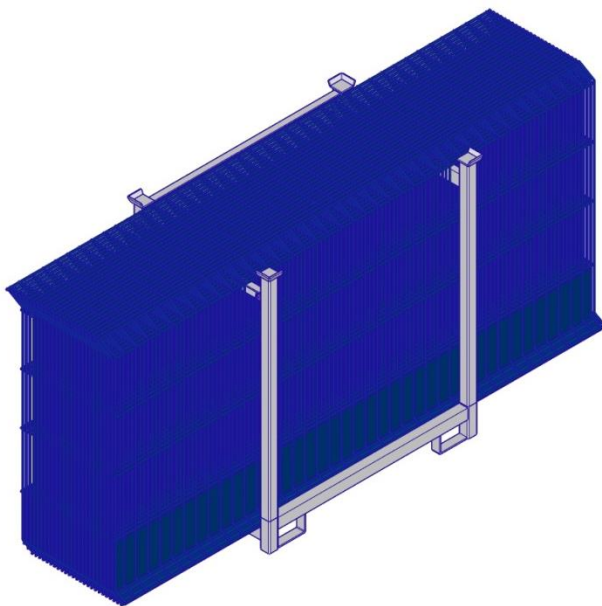

1160 x 790 x 1300 mm

60 kg

Steel / HDG

Description

25 Barriers can be stored upright and be safely transported in the Barrier Frame 25.

Two Barrier Frame 25 can be stacked easily. The welded-on steel heads on the four vertical posts of the Frame simplify the stacking process.