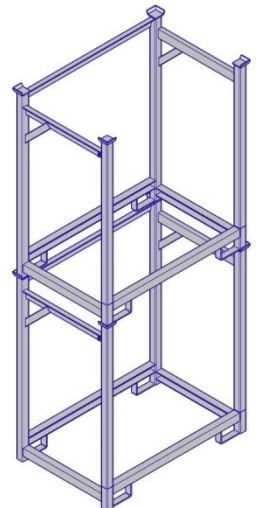

General Safety

Health and Safety Regulation should be followed at all times. For more information → viva-tec.com/safety