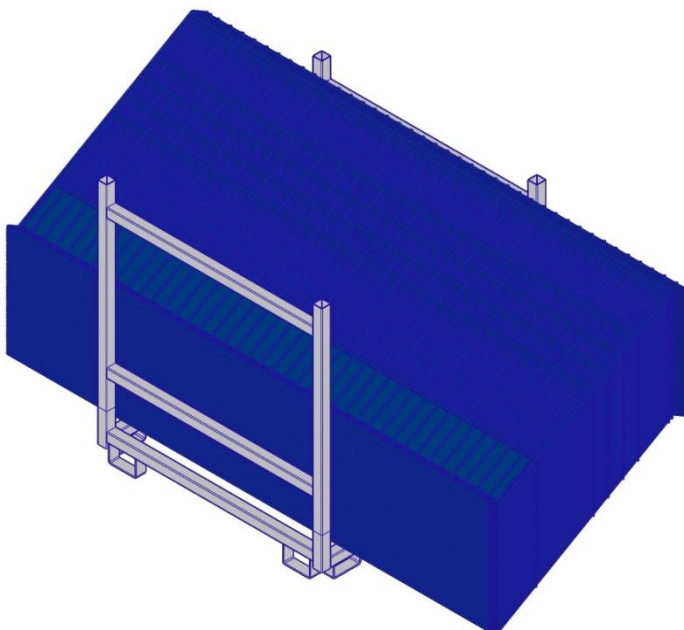

1200 x 1200 x 1336 mm

83 kg

Steel / HDG

Description

In this box, 60 diagonally stacked Vivatec Barriers can be transported space-savingly and safely.

Two Barrier Frame 60 can be stacked easily. The welded-on steel heads on the four vertical posts of the Frame simplify the stacking process.