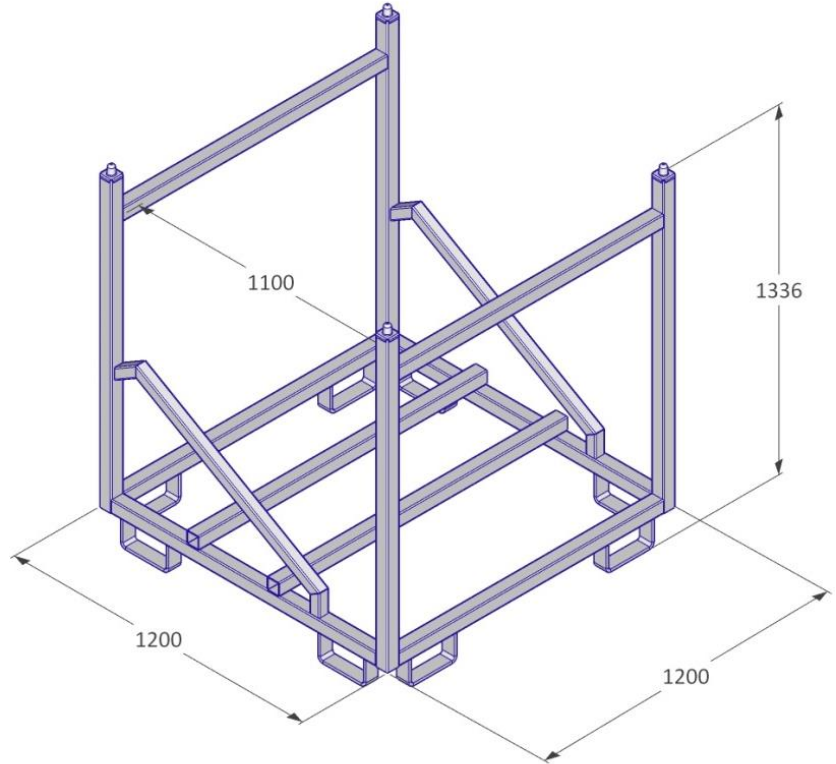

1200 x 1200 x 1336 mm

83 kg

Steel / HDG

Description

In this box, 60 diagonally stacked Vivatec Barriers can be transported space-savingly and safely.

Two Barrier Frame 60 can be stacked easily. The welded-on steel heads on the four vertical posts of the Frame simplify the stacking process.