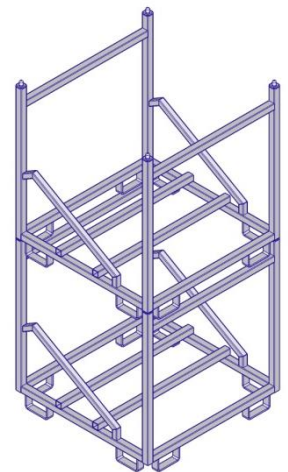

General Safety

Health and Safety Regulation should be followed at all times. For more information → viva-tec.com/safety