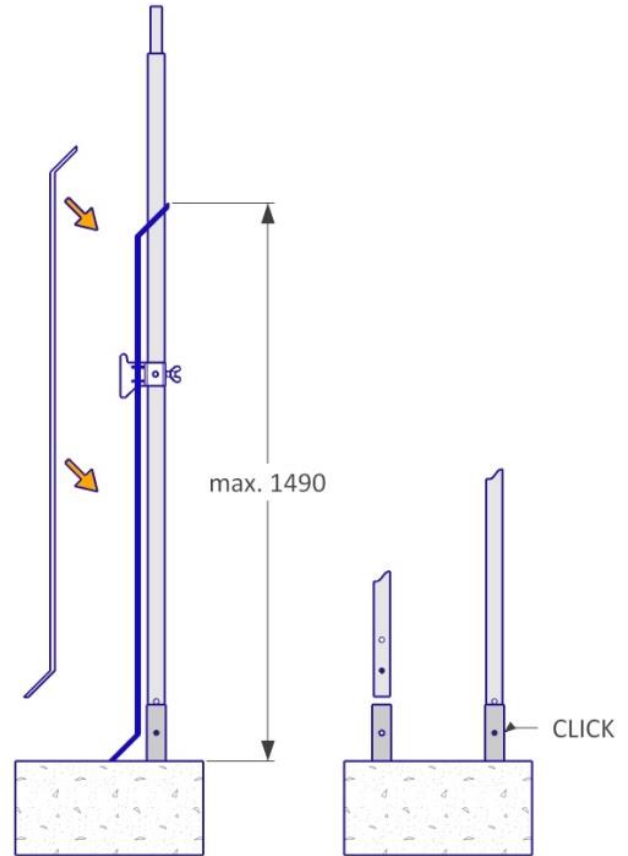

1500 x 44 x 35 mm

4,2 kg

Steel / HDG

Description

This post has been developed for permanent use with the Vivatec steel mesh barrier.

Thanks to the hot-dip galvanized surface durable and equipped with the Easy Snap, the VT French Post snaps securely into the post attachment and, in combination with the steel mesh barrier, forms an easy-to-install edge protection.

The VT French Post allows both ends to be used, both in conjunction with a cast-in sleeve and with a Vivatec post attachment.

The VT Slider to hold the mesh barrier is included in the scope of delivery of the VT French Post.

mm

100 pcs / Euro Pallet

1500 x 800 x 800 mm

440 kg

General Safety

Health and Safety Regulation should be followed at all times. For more information → viva-tec.com/safety

1500 x 44 x 35 mm

4,2 kg

Steel / HDG

Part of the scope of delivery
VT Slider
5100008

mm

100 pcs / Euro Pallet

1500 x 800 x 800 mm

440 kg

General Safety

Health and Safety Regulation should be followed at all times. For more information → viva-tec.com/safety