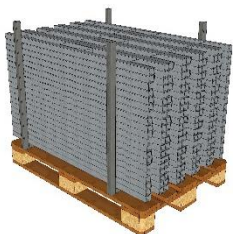

1500 x 44 x 35 mm

4,2 kg

Steel / HDG

Description

This post has been developed for permanent use with the Vivatec steel mesh barrier.

Thanks to the hot-dip galvanized surface durable and equipped with the Easy Snap, the VT French Post snaps securely into the post attachment and, in combination with the steel mesh barrier, forms an easy-to-install edge protection.

The VT French Post allows both ends to be used, both in conjunction with a cast-in sleeve and with a Vivatec post attachment.

The VT Slider to hold the mesh barrier is included in the scope of delivery of the VT French Post.

mm

100 pcs / Euro Pallet

1500 x 800 x 800 mm

440 kg

General Safety

Health and Safety Regulation should be followed at all times. For more information → viva-tec.com/safety

1500 x 44 x 35 mm

4,2 kg

Steel / HDG

Part of the scope of delivery
VT Slider
5100008

mm

100 pcs / Euro Pallet

1500 x 800 x 800 mm

440 kg

General Safety

Health and Safety Regulation should be followed at all times. For more information → viva-tec.com/safety