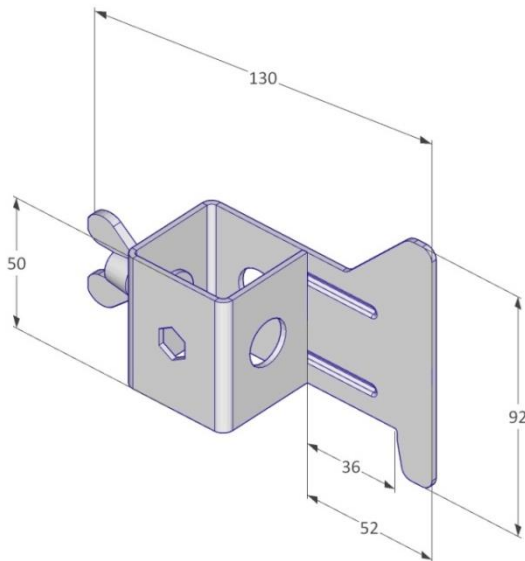

1500 x 44 x 35 mm

4,2 kg

Steel / HDG

Description

This post has been developed for permanent use with the Vivatec steel mesh barrier.

Thanks to the hot-dip galvanized surface durable and equipped with the Easy Snap, the VT French Post snaps securely into the post attachment and, in combination with the steel mesh barrier, forms an easy-to-install edge protection.

The VT French Post allows both ends to be used, both in conjunction with a cast-in sleeve and with a Vivatec post attachment.

The VT Slider to hold the mesh barrier is included in the scope of delivery of the VT French Post.

mm

100 pcs / Euro Pallet

1500 x 800 x 800 mm

440 kg

General Safety

Health and Safety Regulation should be followed at all times. For more information → viva-tec.com/safety

1500 x 44 x 35 mm

4,2 kg

Steel / HDG

Part of the scope of delivery
VT Slider
5100008

mm

100 pcs / Euro Pallet

1500 x 800 x 800 mm

440 kg

General Safety

Health and Safety Regulation should be followed at all times. For more information → viva-tec.com/safety