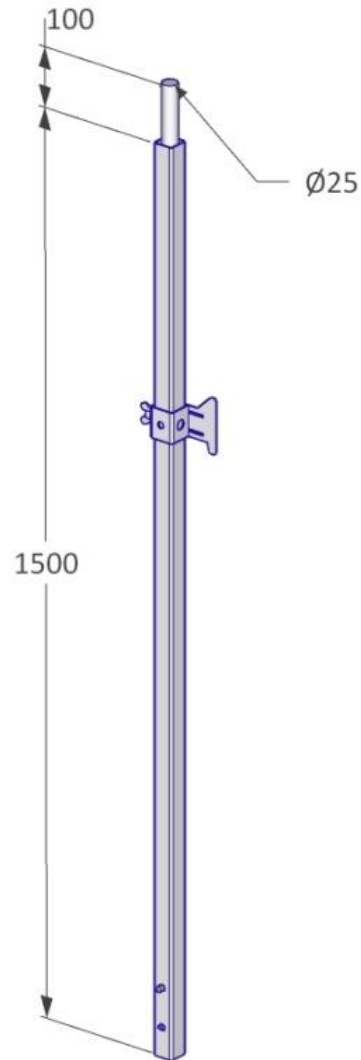

1500 x 44 x 35 mm

4,2 kg

Steel / HDG

Description

This post has been developed for permanent use with the Vivatec steel mesh barrier.

Thanks to the hot-dip galvanized surface durable and equipped with the Easy Snap, the VT French Post snaps securely into the post attachment and, in combination with the steel mesh barrier, forms an easy-to-install edge protection.

The VT French Post allows both ends to be used, both in conjunction with a cast-in sleeve and with a Vivatec post attachment.

The VT Slider to hold the mesh barrier is included in the scope of delivery of the VT French Post.

Steel / HDG

Part of the scope of delivery
VT Slider
5100008

mm

100 pcs / Euro Pallet

1500 x 800 x 800 mm

440 kg

General Safety

Health and Safety Regulation should be followed at all times. For more information → viva-tec.com/safety