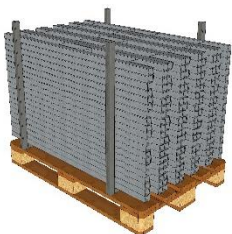

1200 x 44 x 106 mm

3,38 kg

Steel / HDG

EN 13374, class A

100 pcs / Euro Pallet

1200 x 800 x 800 mm

358 kg

General Safety

Health and Safety Regulation should be followed at all times. For more information → viva-tec.com/safety