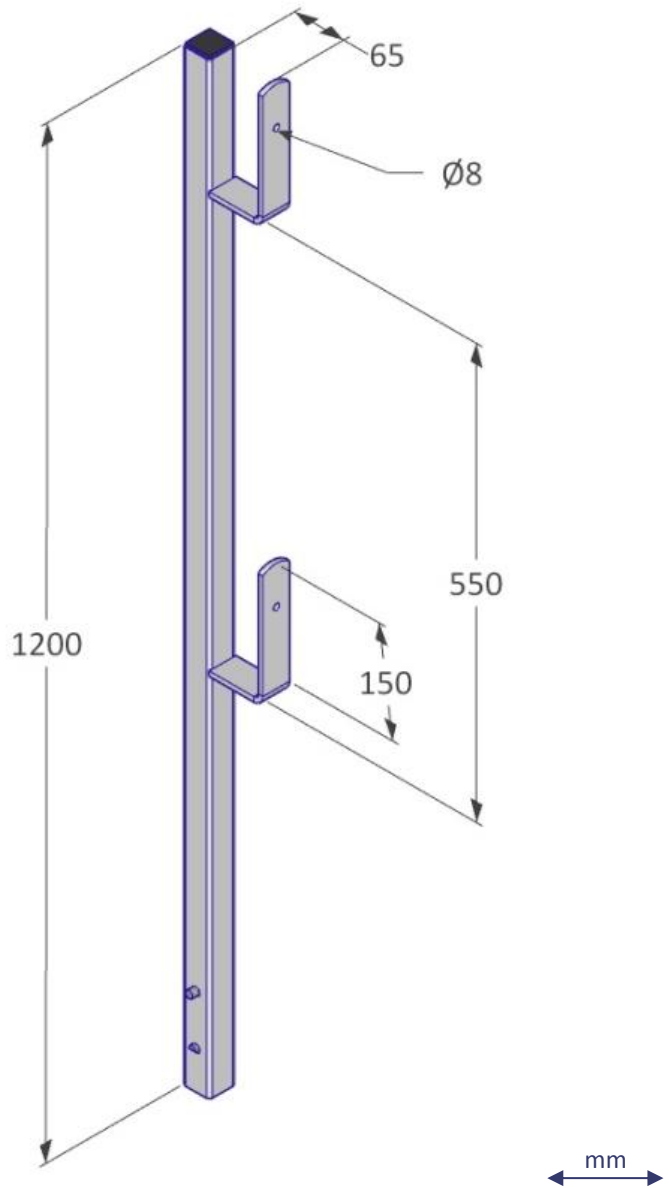

1200 x 44 x 106 mm

3,38 kg

Steel / HDG

EN 13374, class A

### Description

This post was designed for permanent use with the Vivatec barrier or with three-part wooden edge protection.

Due to the hot-dip galvanized surface durable, and equipped with the Vivatec Easy Snap, the VT Post Timber 1200 snaps securely into the attachment. In combination with steel mesh barriers or lumber it forms an easy-to-install edge protection.

100 pcs / Euro Pallet

1200 x 800 x 800 mm

358 kg

### General Safety

Health and Safety Regulation should be followed at all times. For more information → [viva-tec.com/safety](http://viva-tec.com/safety)

1200 x 44 x 106 mm

3,38 kg

Steel / HDG

EN 13374, class A