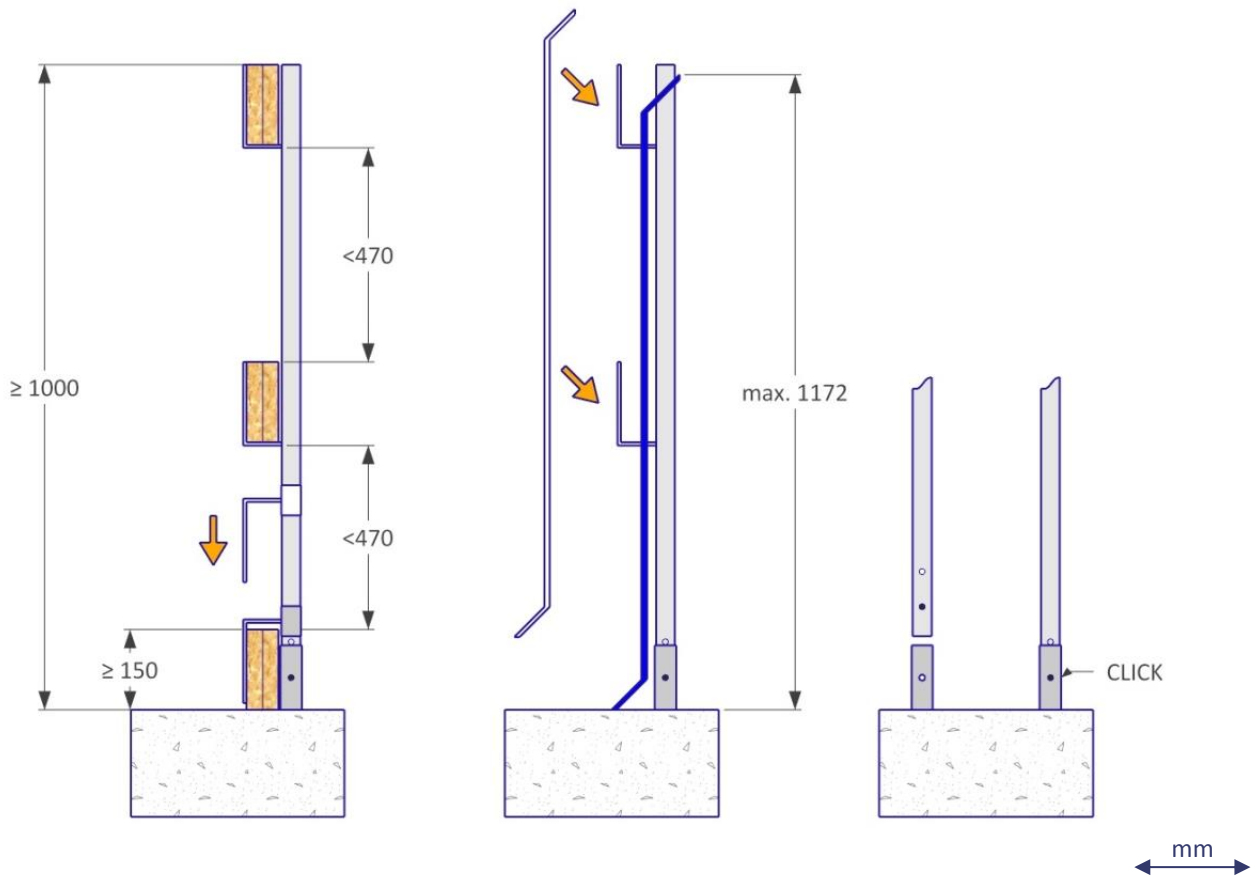

### Description

This post was designed for permanent use with the Vivatec barrier or with three-part wooden edge protection.

Due to the hot-dip galvanized surface durable, and equipped with the Vivatec Easy Snap, the VT Post Timber 1200 snaps securely into the attachment. In combination with steel mesh barriers or lumber it forms an easy-to-install edge protection.

### General Safety

Health and Safety Regulation should be followed at all times. For more information → [viva-tec.com/safety](http://viva-tec.com/safety)

1200 x 44 x 106 mm

3,38 kg

Steel / HDG

EN 13374, class A