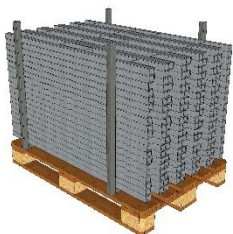

1200 x 44 x 106 mm

3,38 kg

Steel / HDG

EN 13374, class A

### Description

This post was designed for permanent use with the Vivatec barrier or with three-part wooden edge protection.

Due to the hot-dip galvanized surface durable, and equipped with the Vivatec Easy Snap, the VT Post Timber 1200 snaps securely into the attachment. In combination with steel mesh barriers or lumber it forms an easy-to-install edge protection.

100 pcs / Euro Pallet

1200 x 800 x 800 mm

358 kg