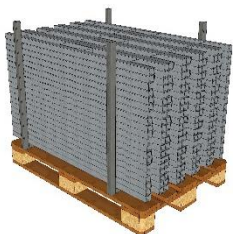

1300 x 44 x 106 mm

3,44 kg

Steel / HDG

EN 13374, class A

### Description

This post has been developed for permanent use with the Vivatec steel mesh barrier.

Due to the hot-dip galvanized surface durable and equipped with the Easy Snap, the VT Post 1300 snaps securely into the attachment and forms an easy-to-install edge protection in combination with the barrier.

mm

100 pcs / Euro Pallet

1200 x 800 x 800 mm

364 kg