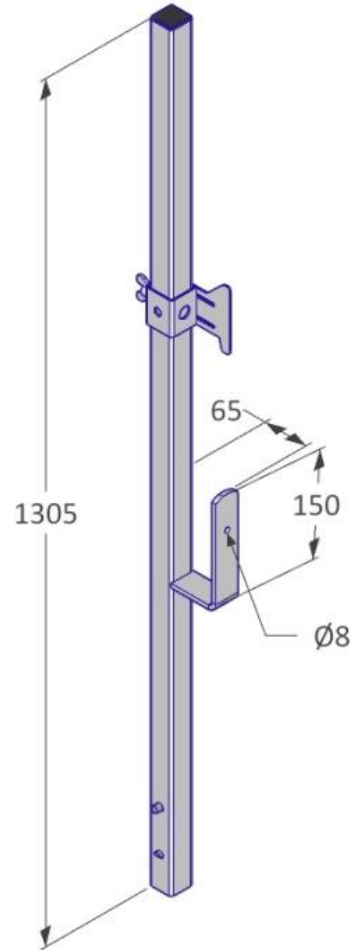

1300 x 44 x 106 mm

3,44 kg

Steel / HDG

EN 13374, class A

### Description

This post has been developed for permanent use with the Vivatec steel mesh barrier.

Due to the hot-dip galvanized surface durable and equipped with the Easy Snap, the VT Post 1300 snaps securely into the attachment and forms an easy-to-install edge protection in combination with the barrier.

### Part of the scope of delivery

VT Slider

5100008

mm

100 pcs / Euro Pallet

1200 x 800 x 800 mm

364 kg