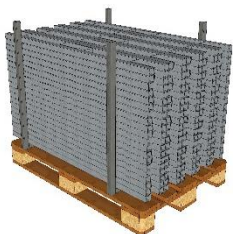

100 pcs / Euro Pallet

1200 x 800 x 800 mm

364 kg

General Safety

Health and Safety Regulation should be followed at all times. For more information → viva-tec.com/safety