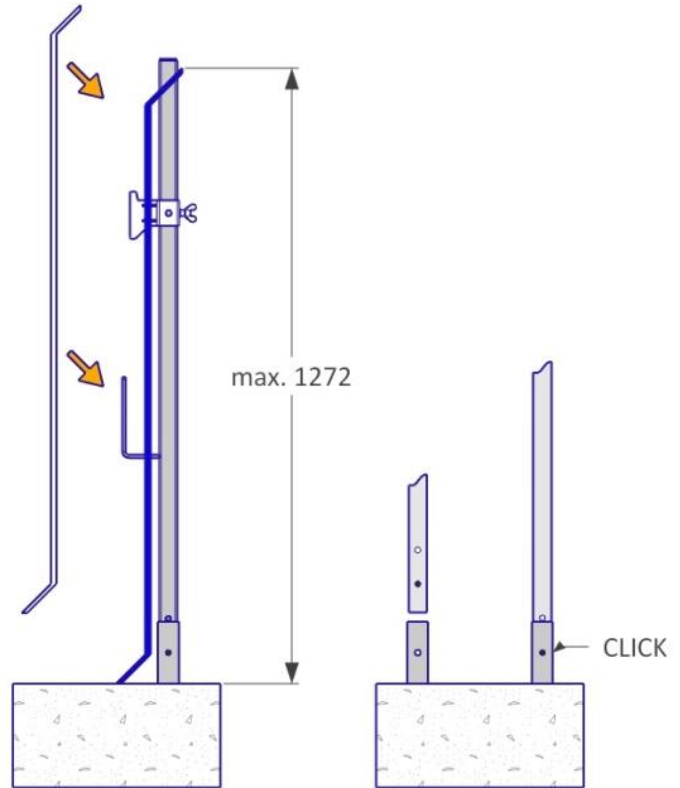

1300 x 44 x 106 mm

3,44 kg

Steel / HDG

EN 13374, class A

### General Safety

Health and Safety Regulation should be followed at all times. For more information → [viva-tec.com/safety](http://viva-tec.com/safety)

1300 x 44 x 106 mm

3,44 kg

Steel / HDG

EN 13374, class A

### Part of the scope of delivery

VT Slider

5100008

mm

100 pcs / Euro Pallet

1200 x 800 x 800 mm

364 kg