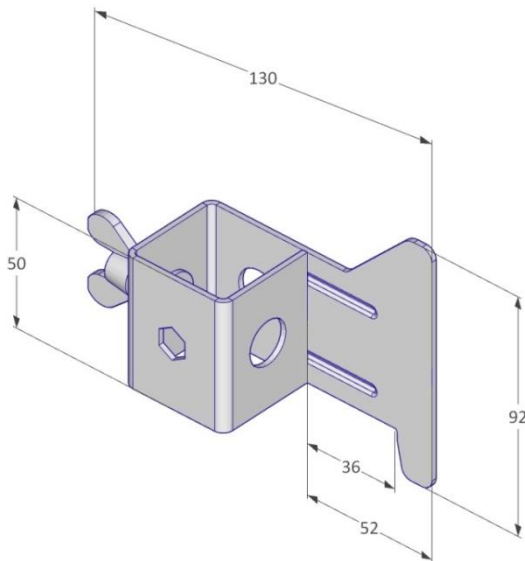

1300 x 44 x 106 mm

3,44 kg

Steel / HDG

EN 13374, class A

### General Safety

Health and Safety Regulation should be followed at all times. For more information → [viva-tec.com/safety](http://viva-tec.com/safety)

1300 x 44 x 106 mm

3,44 kg

Steel / HDG

EN 13374, class A

### Part of the scope of delivery

VT Slider

5100008

mm

100 pcs / Euro Pallet

1200 x 800 x 800 mm

364 kg