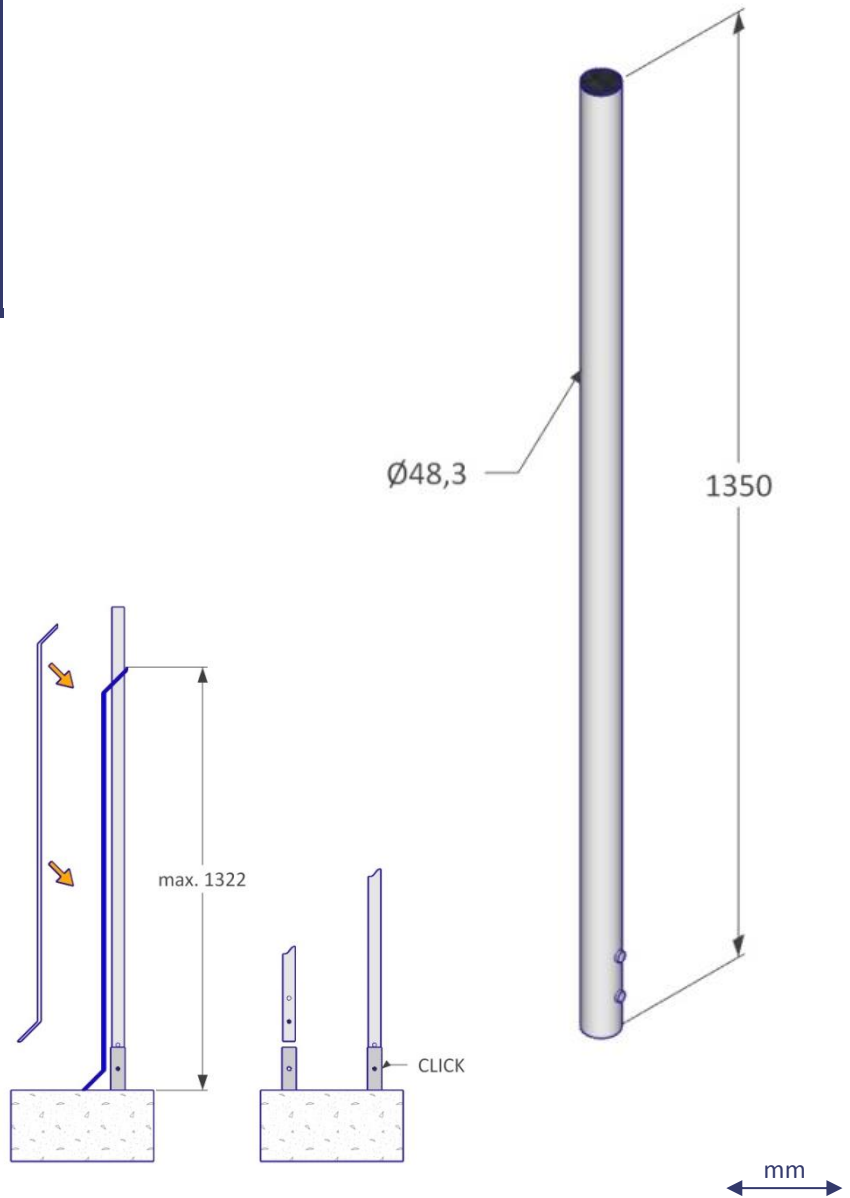

1350 x 48,3 x 48,3 mm

1,89 kg

Aluminium

EN 13374, class A

### Description

The VT Alu Post 1350 is designed for permanent application with the Vivatec mesh barrier.

Due to the use of aluminium it is very light and therefore durable when it comes to handling and transport.

Equipped with the VT Easy Snap it is easy to fix within a round bottom attachment of choice. In combination with the barrier this round post is part of an easy to mount edge protection.

195 pcs / Euro Pallet

1200 x 800 x 1000 mm

389 kg