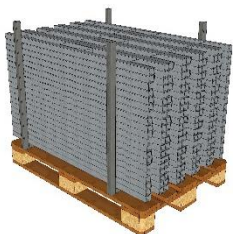

1350 x 48,3 x 48,3 mm

1,89 kg

Aluminium

EN 13374, class A

### Description

The VT Alu Post 1350 is designed for permanent application with the Vivatec mesh barrier.

Due to the use of aluminium it is very light and therefore durable when it comes to handling and transport.

Equipped with the VT Easy Snap it is easy to fix within a round bottom attachment of choice. In combination with the barrier this round post is part of an easy to mount edge protection.

195 pcs / Euro Pallet