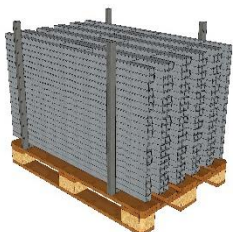

1900 x 48,3 x 48,3 mm

3,24 kg

Aluminium

Description

The VT Alu Post 1900 is designed for permanent application with the Vivatec mesh barrier.

Due to the use of aluminium it is very light and therefore durable when it comes to handling and transport.

Equipped with the VT Easy Snap it is easy to fix within a round bottom attachment of choice. In combination with the barrier and the Top barrier this round post is part of an easy to mount edge protection.

Application of the 9110048
VT Top Barrier 2600 possible!

195 pcs / Euro Pallet

1900 x 800 x 1000 mm

652 kg

General Safety

Health and Safety Regulation should be followed at all times. For more information → viva-tec.com/safety