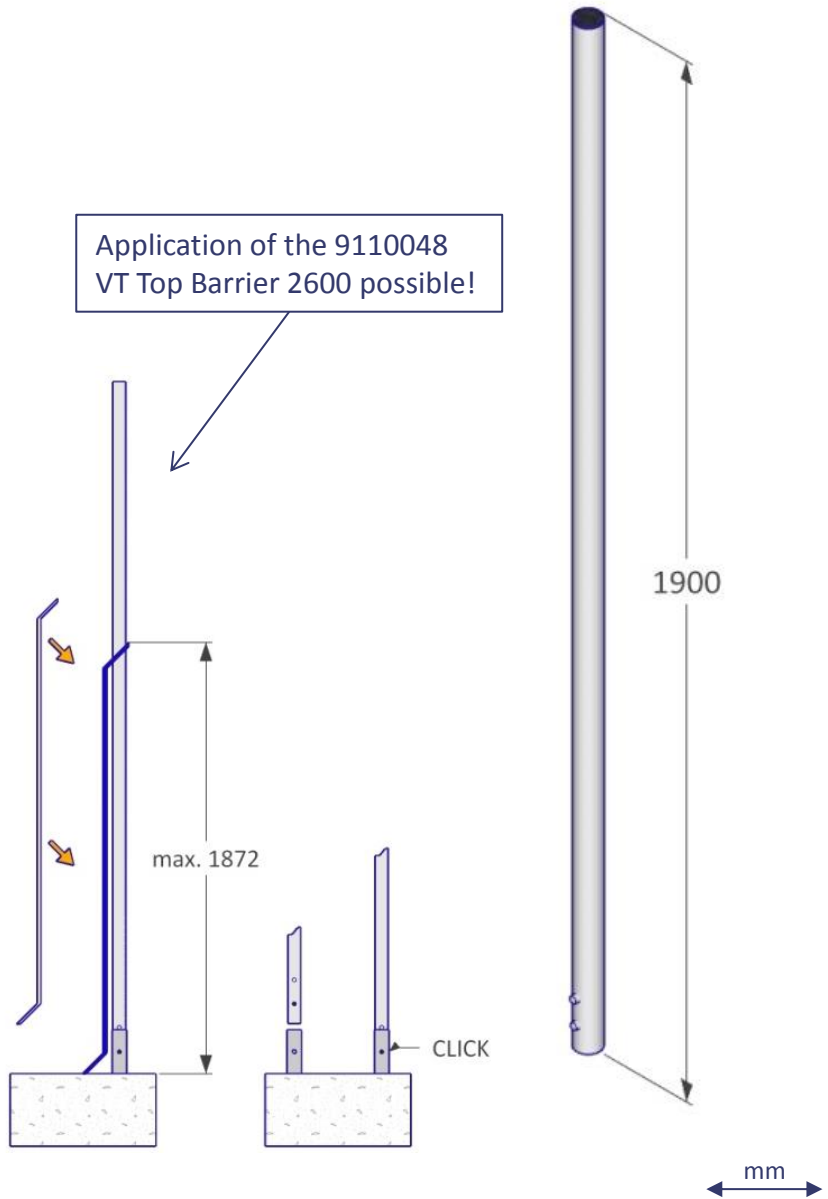

1900 x 48,3 x 48,3 mm

3,24 kg

Aluminium

Description

The VT Alu Post 1900 is designed for permanent application with the Vivatec mesh barrier.

Due to the use of aluminium it is very light and therefore durable when it comes to handling and transport.

Equipped with the VT Easy Snap it is easy to fix within a round bottom attachment of choice. In combination with the barrier and the Top barrier this round post is part of an easy to mount edge protection.

Application of the 9110048
VT Top Barrier 2600 possible!

195 pcs / Euro Pallet

1900 x 800 x 1000 mm

652 kg

General Safety

Health and Safety Regulation should be followed at all times. For more information → viva-tec.com/safety