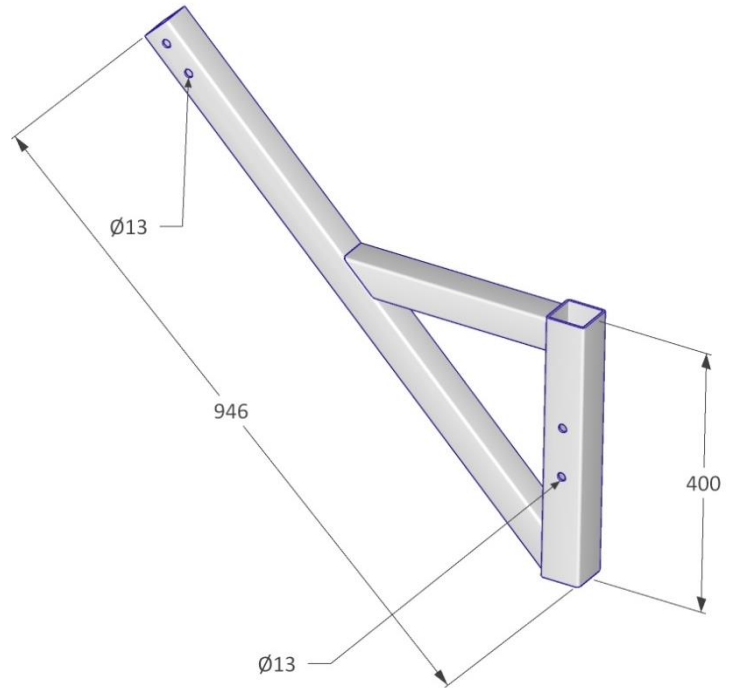

946 x 322 x 88 mm

7,65 kg

Steel / HDG

EN 1263-1

### Description

Up to a ceiling height of 3800 mm, the Vivatec Catch Fan can be comfortably assembled by pulling out the base support extension. Larger than 3800 mm, the base support extension secures the Catch Fan with the Vivatec Kneebrace under the edge of the ceiling.

The VT Kneebrace therefore widens the field of application for the Catch Fan. Because of that a safe assembly is also possible at a building with high ceilings.

20 pcs / Euro Pallet

1200 x 800 x 700 mm

173 kg