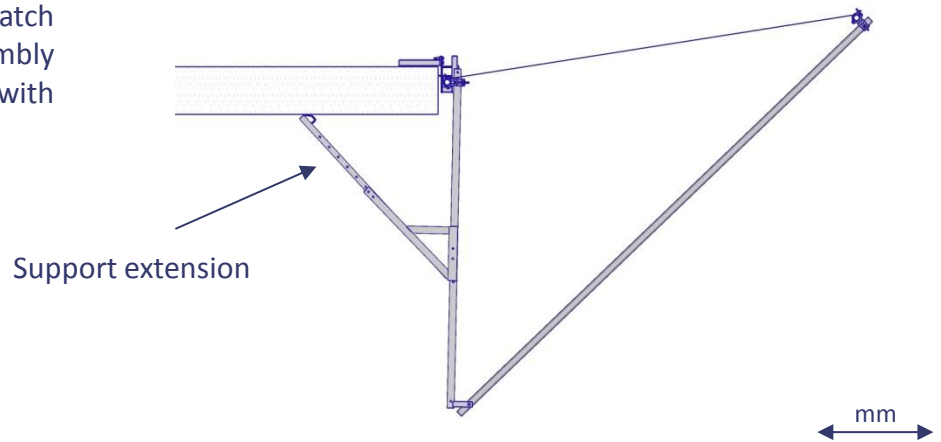

946 x 322 x 88 mm

7,65 kg

Steel / HDG

EN 1263-1

### Description

Up to a ceiling height of 3800 mm, the Vivatec Catch Fan can be comfortably assembled by pulling out the base support extension. Larger than 3800 mm, the base support extension secures the Catch Fan with the Vivatec Kneebrace under the edge of the ceiling.

The VT Kneebrace therefore widens the field of application for the Catch Fan. Because of that a safe assembly is also possible at a building with high ceilings.

20 pcs / Euro Pallet

1200 x 800 x 700 mm

173 kg