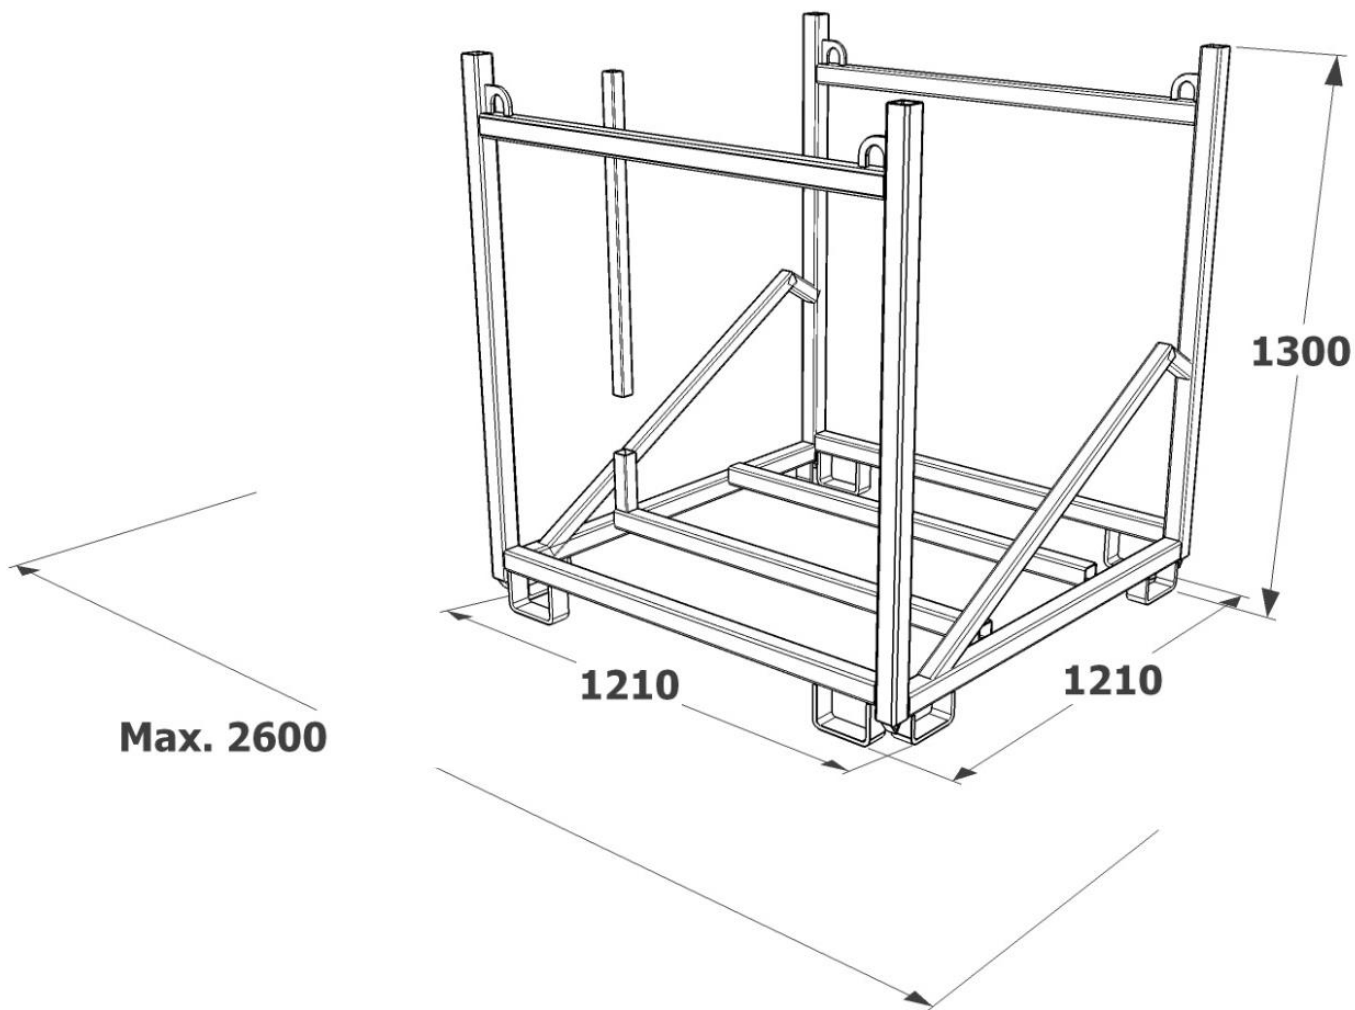

 121 x 121 x 130 cm

 88 kg

 hot-dip galvanized steel

 §

 1 pcs

 121 x 121 x 130 cm

 88 kg

Tools: