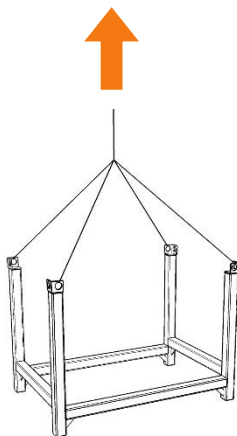

-  120 x 80 x 89 cm
-  45 kg
-  hot-dip galvanized steel
-  §

Stackable!

Max. 2000 kg

10x CDS
5056000

-  1 pcs
-  120 x 80 x 89 cm
-  45 kg

Tools: