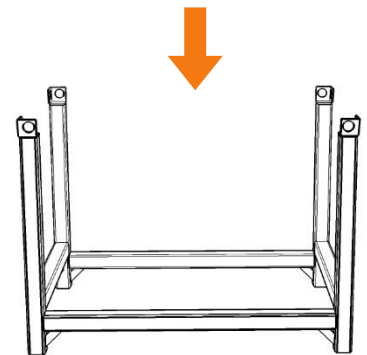

-  120 x 80 x 89 cm
-  45 kg
-  hot-dip galvanized steel
-  §

Stackable!

Max. 2000 kg

10x CDS
5056000

-  1 pcs
-  120 x 80 x 89 cm
-  45 kg

Tools: