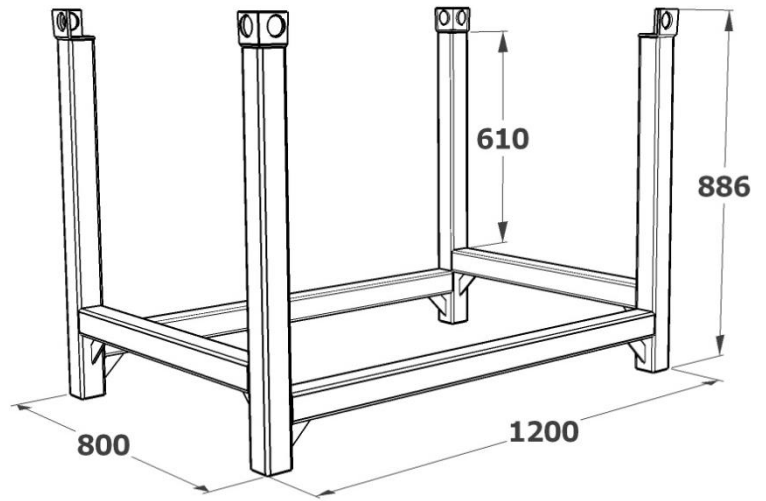

-  120 x 80 x 89 cm
-  45 kg
-  hot-dip galvanized steel
-  §

Stackable!

Max. 2000 kg

10x CDS
5056000

-  1 pcs
-  120 x 80 x 89 cm
-  45 kg

Tools: