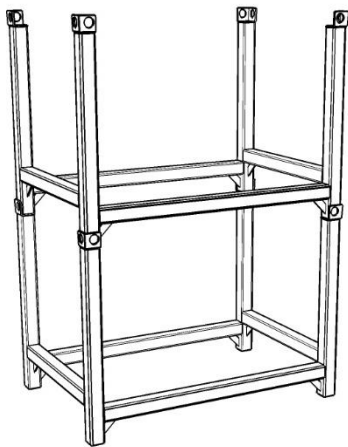

-  120 x 80 x 89 cm
-  45 kg
-  hot-dip galvanized steel
-  §

Stackable!

Max. 2000 kg

10x CDS
5056000

-  1 pcs
-  120 x 80 x 89 cm
-  45 kg

Tools: