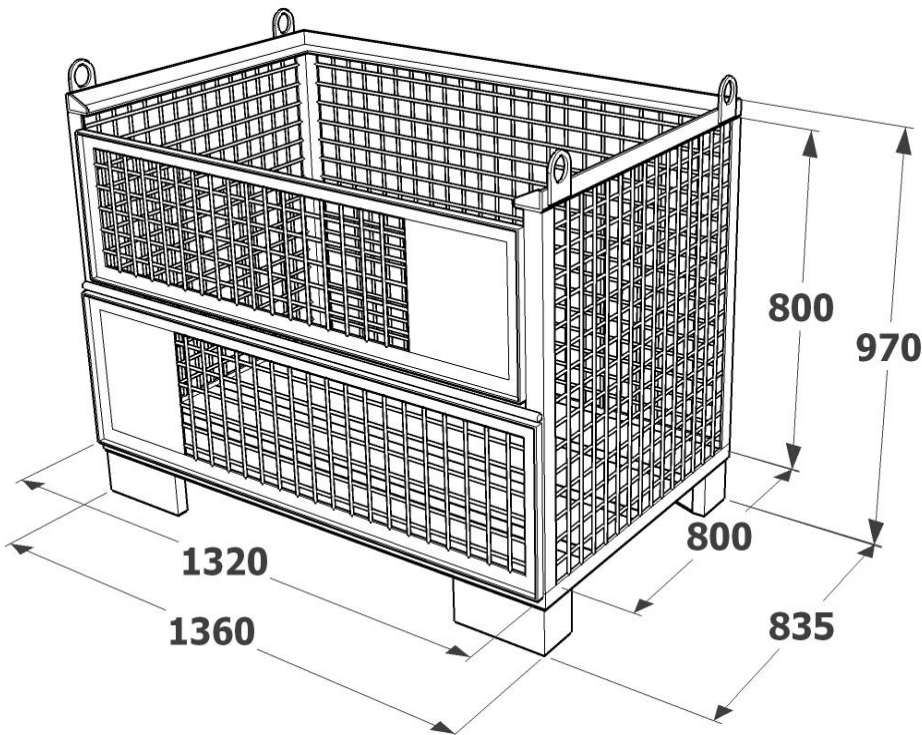

 136 x 84 x 97 cm

 80 kg

 powder.-coated

 §

Max. 1000 kg

Max. 4 pieces

 1 pcs

 136 x 84 x 97 cm

 80 kg

Tools: