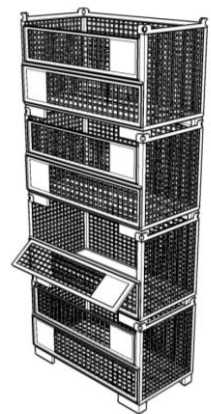

 136 x 84 x 97 cm

 80 kg

 powder.-coated

 §

Max. 1000 kg

Max. 4 pieces

 1 pcs

 136 x 84 x 97 cm

 80 kg

Tools: