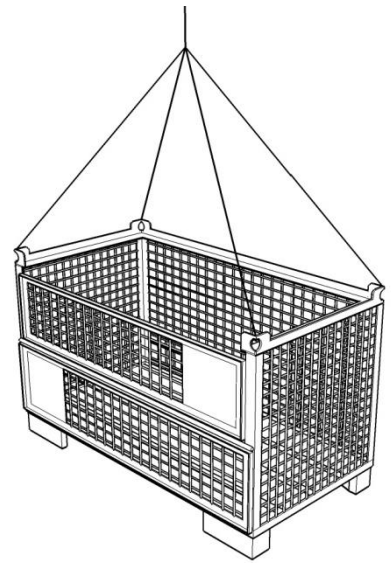

 136 x 84 x 97 cm

 80 kg

 powder.-coated

 §

Max. 1000 kg

Max. 4 pieces

 1 pcs

 136 x 84 x 97 cm

 80 kg

Tools: